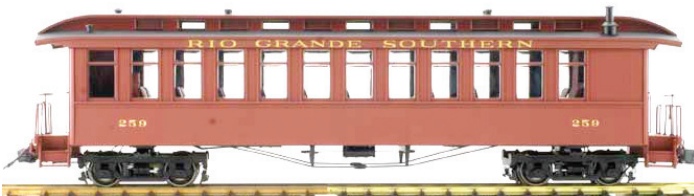

JACKSON & SHARP COACH

1:20.3 SCALE • 45 mm GAUGE

AM54-011 D&RGW GREEN

Accucraft's D&RGW passenger cars were originally built by the Jackson Sharp company in the early 1880's. The D&RG rebuilt them over the years with larger windows, and other improvements on an as needed basis! In the 1920's the coaches went through the car shops again to have more improvements made! This included having the bodies and platforms lowered, under-frame reinforced, and extension side bearings installed. Accucraft's models are of the later rebuilt cars.

JACKSON & SHARP COACH

1:20.3 SCALE • 45 mm GAUGE

AM54-010B UNLETTERED, BUMBLE BEE YELLOW

AM54-013 C&S GREEN

AM54-010G UNLETTERED, DARK GREEN

AM54-014 D&RG RED

AM54-010R UNLETTERED, RED

AM54-015 D&RGW, DOUBLE STRIP

AM54-011 D&RGW GREEN

AM54-016 D&RGW, SINGLE STRIP

AM54-012 RGS RED

ORDER INFORMATION

SKU	DESCRIPTION
AM54-010B	Coach - Unlettered, Bumble Bee Yellow Single Strip, 4 car set
AM54-010G	Coach - Unlettered, Green, 4 car set
AM54-010R	Coach - Unlettered, Red, 4 car set
AM54-011	Coach - D&RGW Green, 4 car set, A) 257 B) 281 C) 285 D) 302
AM54-012	Coach - RGS Red, 4 car set, A) 253 B) 254 C) 255 D) 258
AM54-013	Coach - C&S Green, 4 car set, A) 71 B) 73 C) 74 D) 77
AM54-014	Coach - D&RG Red, 4 car set, A) 274 B) 284 C) 306 D) 309
AM54-015	Coach - D&RGW Bumble Bee Yellow Double Stripe, 4 car set, A) 280 B) 306 C) 320 D) 284
AM54-016	Coach - D&RGW Bumble Bee Yellow Single Stripe, 4 car set, A) 330 B) 331 C) 332 D) 333