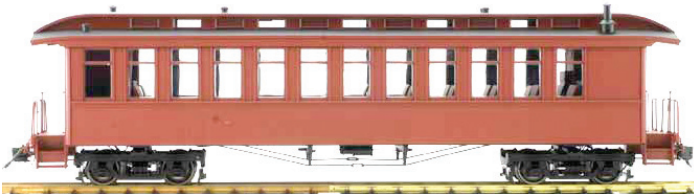

JACKSON & SHARP COACH

1:20.3 SCALE • 45 mm GAUGE

AM54-011 D&RGW GREEN

Accucraft's D&RGW passenger cars were originally built by the Jackson Sharp company in the early 1880's. The D&RG rebuilt them over the years with larger windows, and other improvements on an as needed basis! In the 1920's the coaches went through the car shops again to have more improvements made! This included having the bodies and platforms lowered, under-frame reinforced, and extension side bearings installed. Accucraft's models are of the later rebuilt cars.

JACKSON & SHARP COACH

1:20.3 SCALE • 45 mm GAUGE

AM54-010B UNLETTERED, BUMBLE BEE YELLOW

AM54-013 C&S GREEN

AM54-010G UNLETTERED, DARK GREEN

AM54-014 D&RG RED

AM54-010R UNLETTERED, RED

AM54-015 D&RGW, DOUBLE STRIP

AM54-011 D&RGW GREEN

AM54-016 D&RGW, SINGLE STRIP

AM54-012 RGS RED

ORDER INFORMATION

SKU	DESCRIPTION
AM54-010B	Coach - Unlettered, Bumble Bee Yellow Single Strip, 4 car set
AM54-010G	Coach - Unlettered, Green, 4 car set
AM54-010R	Coach - Unlettered, Red, 4 car set
AM54-011	Coach - D&RGW Green, 4 car set, A) 257 B) 281 C) 285 D) 302
AM54-012	Coach - RGS Red, 4 car set, A) 253 B) 254 C) 255 D) 258
AM54-013	Coach - C&S Green, 4 car set, A) 71 B) 73 C) 74 D) 77
AM54-014	Coach - D&RG Red, 4 car set, A) 274 B) 284 C) 306 D) 309
AM54-015	Coach - D&RGW Bumble Bee Yellow Double Stripe, 4 car set, A) 280 B) 306 C) 320 D) 284
AM54-016	Coach - D&RGW Bumble Bee Yellow Single Stripe, 4 car set, A) 330 B) 331 C) 332 D) 333